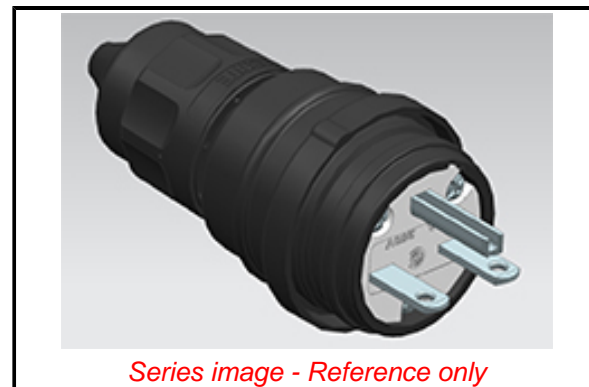

PLEASE CHECK WWW.MOLEX.COM FOR LATEST PART INFORMATION

Part Number: [1301460045](#)
Status: **Active**
Overview: [Watertite Extreme Wet-Location Wiring Solutions](#)
Description: Watertite Extreme Extra-Hard Outdoor Use Plug, 2 Pole/3 Wire, NEMA 6-15, 250V, Cord Grip Body Size F2, Black, Silicone Husk

Documents:

[Drawing (PDF)](#)

[Datasheet (PDF)](#)

[RoHS Certificate of Compliance (PDF)](#)

Agency Certification

CSA LR6837
UL E10176

General

Product Family Wiring Devices
Series [130146](#)
IP Rating IP69K
NEMA Configuration NEMA 6-15
Overview [Watertite Extreme Wet-Location Wiring Solutions](#)
Product Name Watertite Extreme
Receptacle Type N/A
Specialty N/A
Taxonomy Wiring Devices
Type Plug
UPC 78678871050

Physical

Cord Grip Body Size F2 1/2"
Flange No
Flip Lid No
Gender Male
Length N/A
Locking Blade No
Net Weight 265.220/kg
Poles 2-pole/3-wire

Electrical

Cord Type N/A
Current - Maximum per Contact 15.0A
GFCI No
Lighted Connector No
Voltage - Maximum 250V

Material Info

Engineering Number 14W49BLK

Reference - Drawing Numbers

Sales Drawing 1301460044-000

Series image - Reference only

EU ELV

Not Relevant

EU RoHS

Not Relevant

REACH SVHC

Not Relevant

Halogen-Free

Status

Not Relevant

For more information, please visit [Contact US](#)

China ROHS

Not Relevant

ELV

Not Relevant

RoHS Phthalates

Not Relevant

Search Parts in this Series

[130146 Series](#)